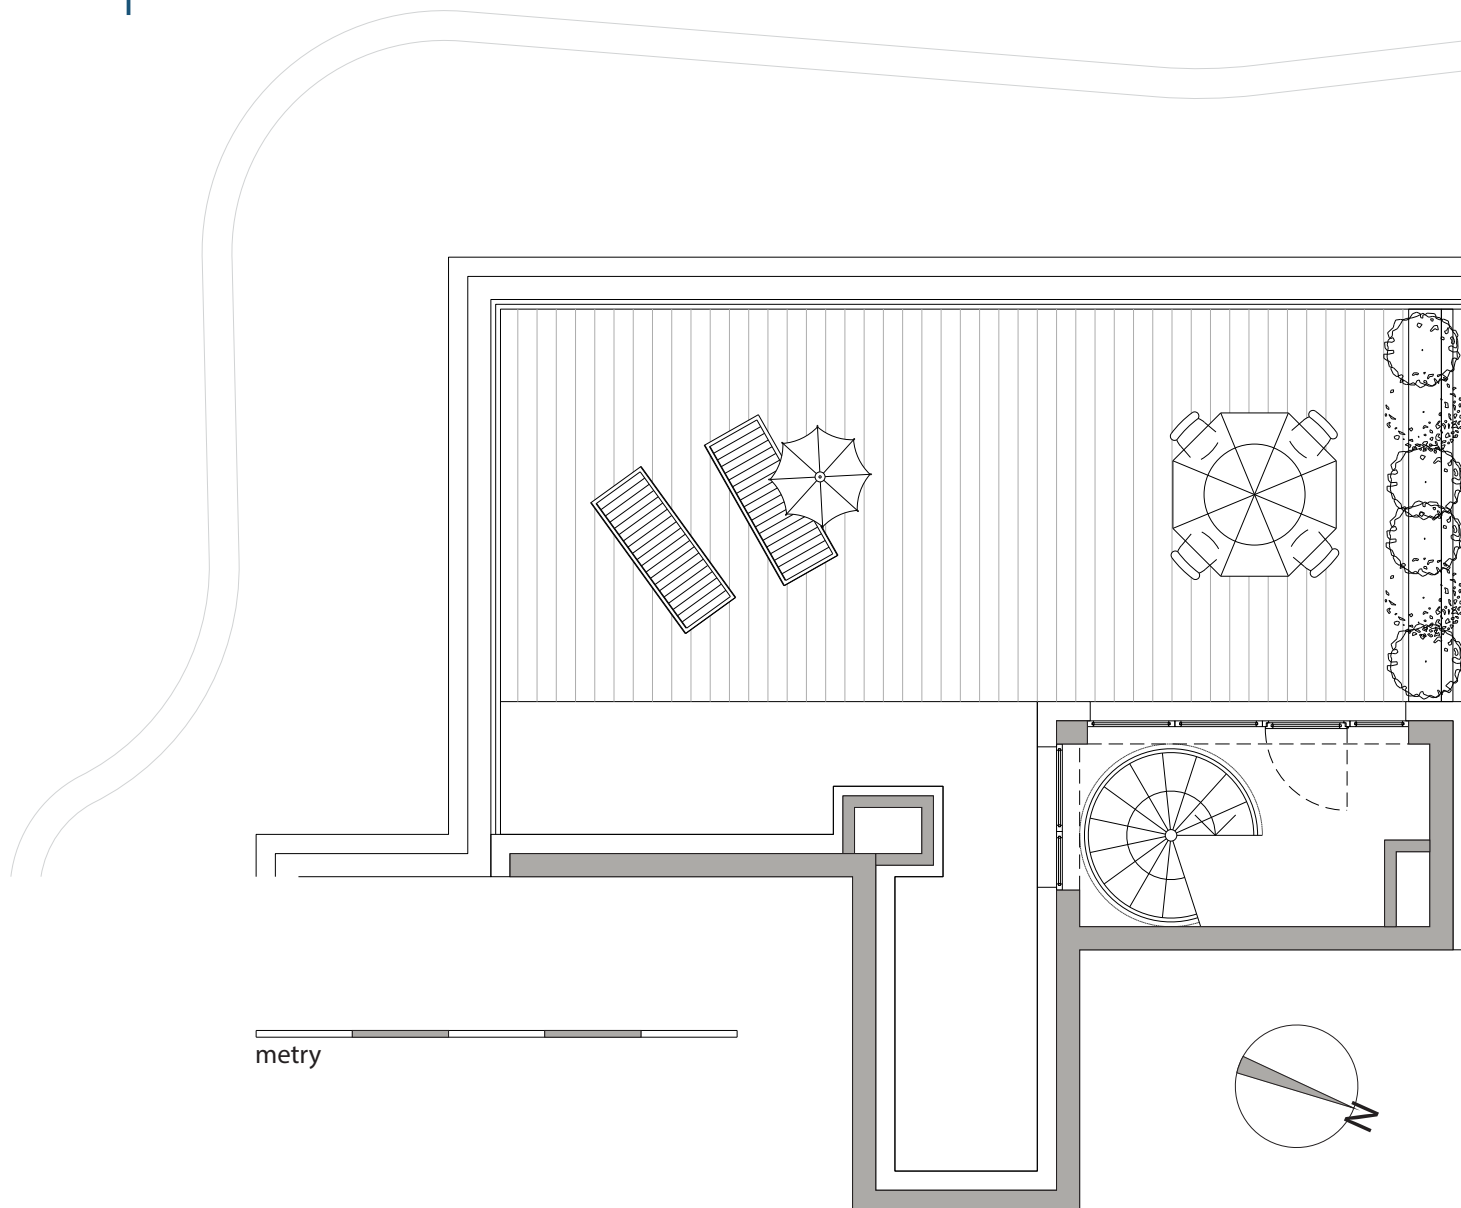

DACH / TARASY

Taras

52,00m²

APARTAMENT

5.09

tarasy

BUDYNEK DELTA

The place to discover